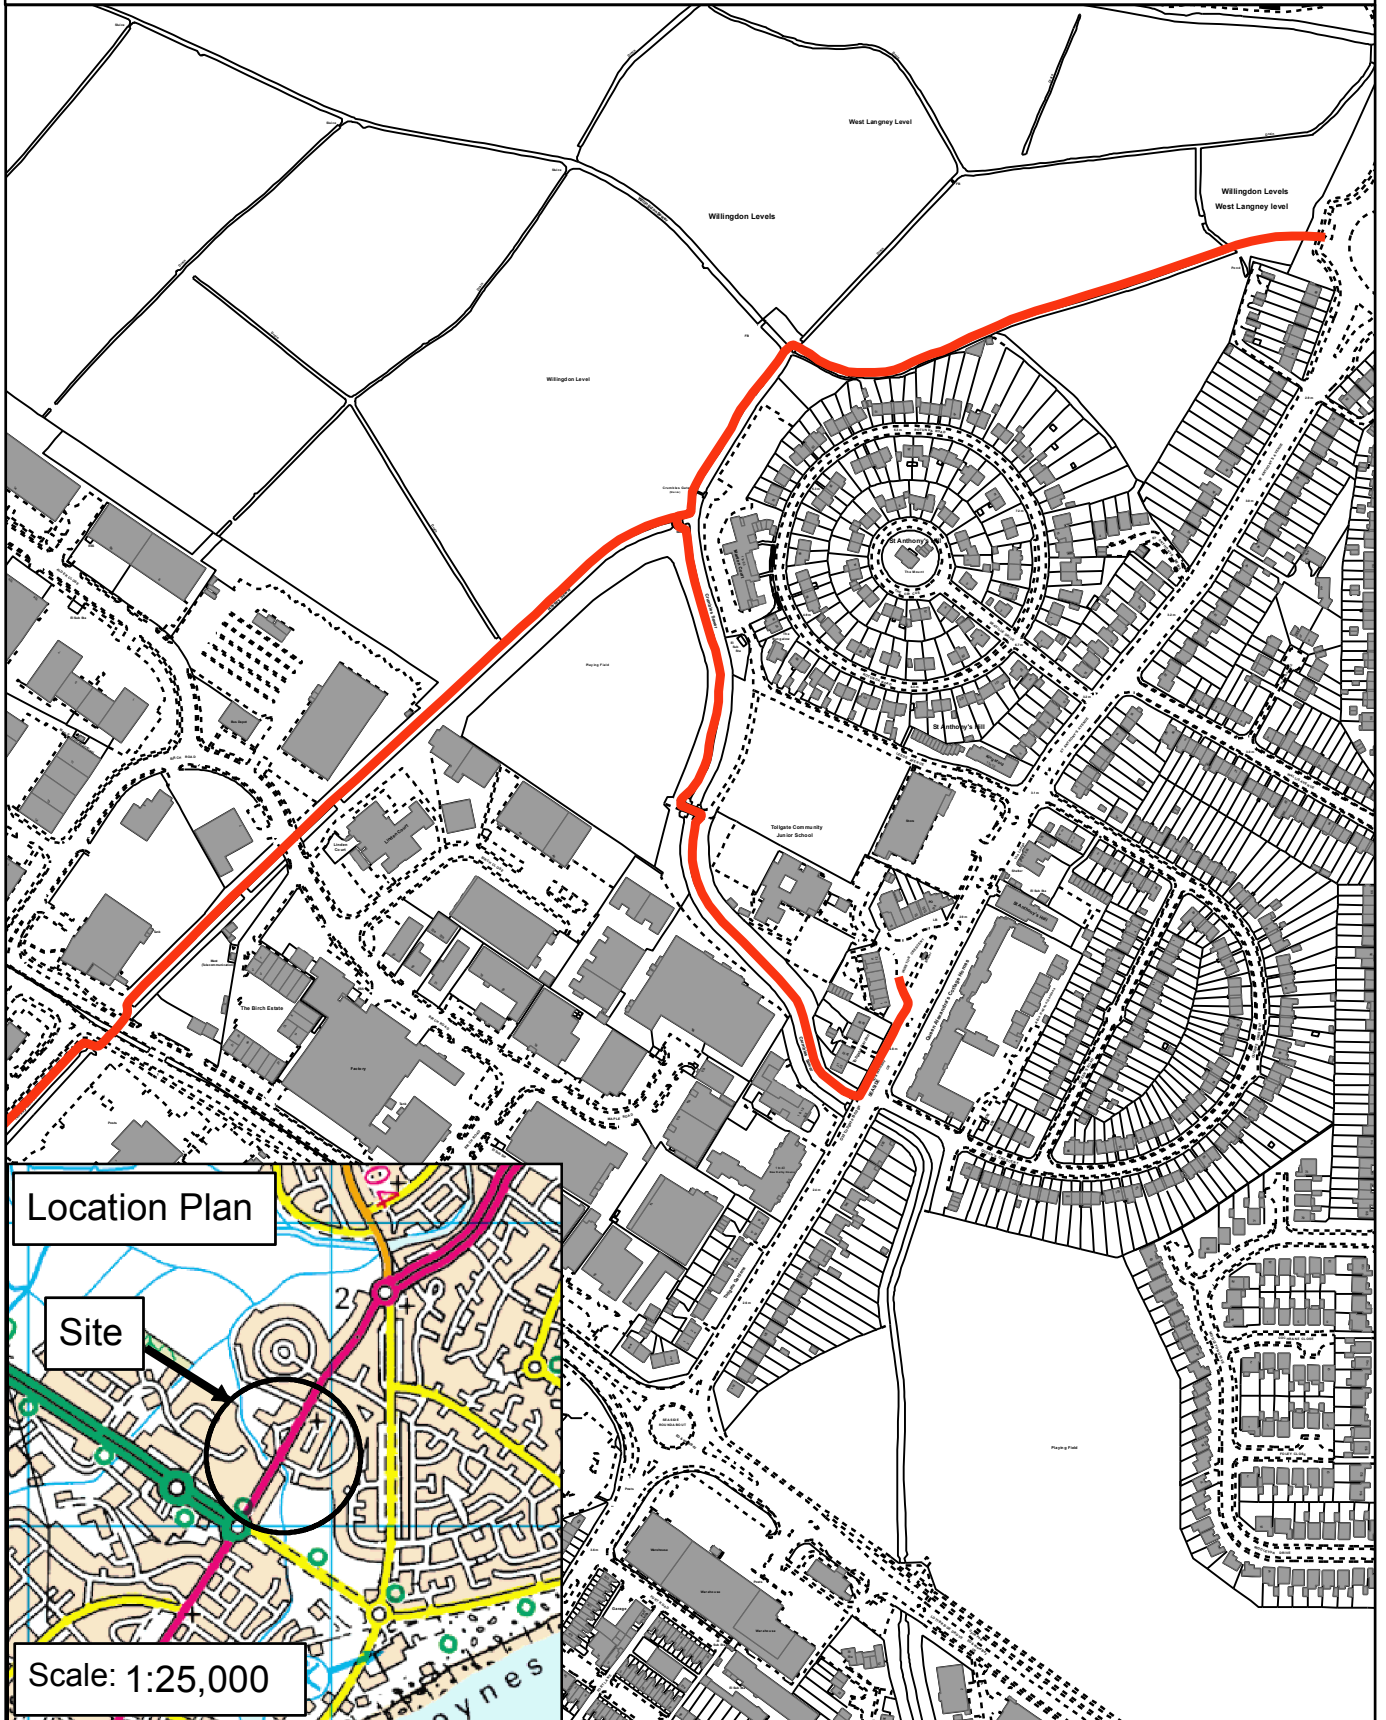

# Horsey Cycle Route (Phase 3) Sovereign Harbour Cycle Network, Eastbourne

Location Plan

Site

Scale: 1:25,000

Scale: 1:5,000

Rupert Clubb BEng (Hons) CEng MICE  
Director of Communities,  
Economy and Transport  
East Sussex County Council

Reproduced from the Ordnance Survey mapping with the permission of the Controller of Her Majesty's Stationery Office © Crown Copyright. Unauthorised reproduction infringes Crown copyright and may lead to prosecution or civil proceedings. East Sussex County Council, 100019601, 2016